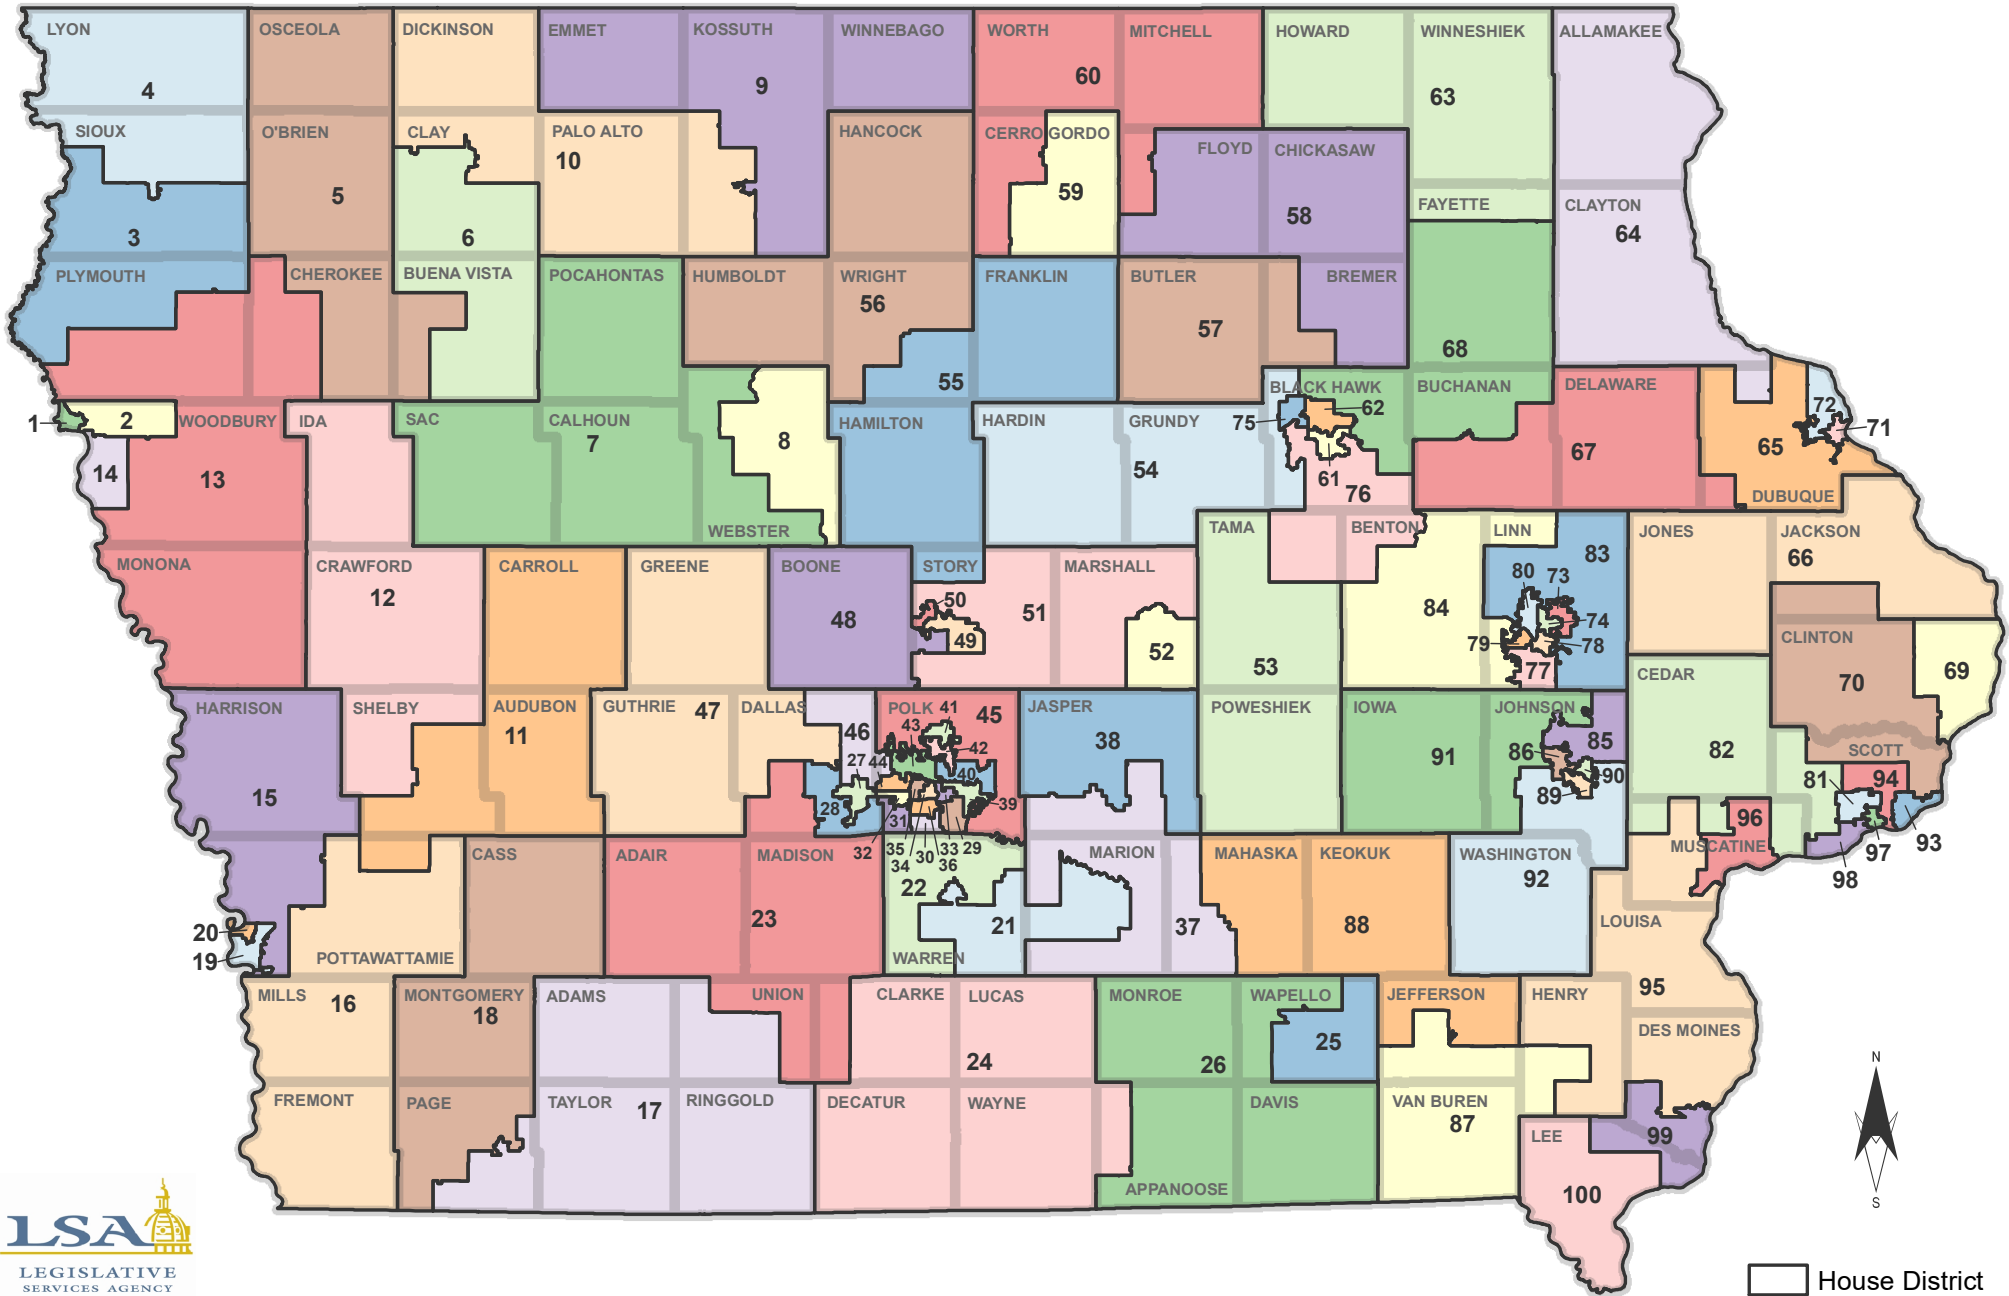

IOWA HOUSE DISTRICTS

To Be Effective Beginning with the Elections in 2022 for the 90th General Assembly

House District
County