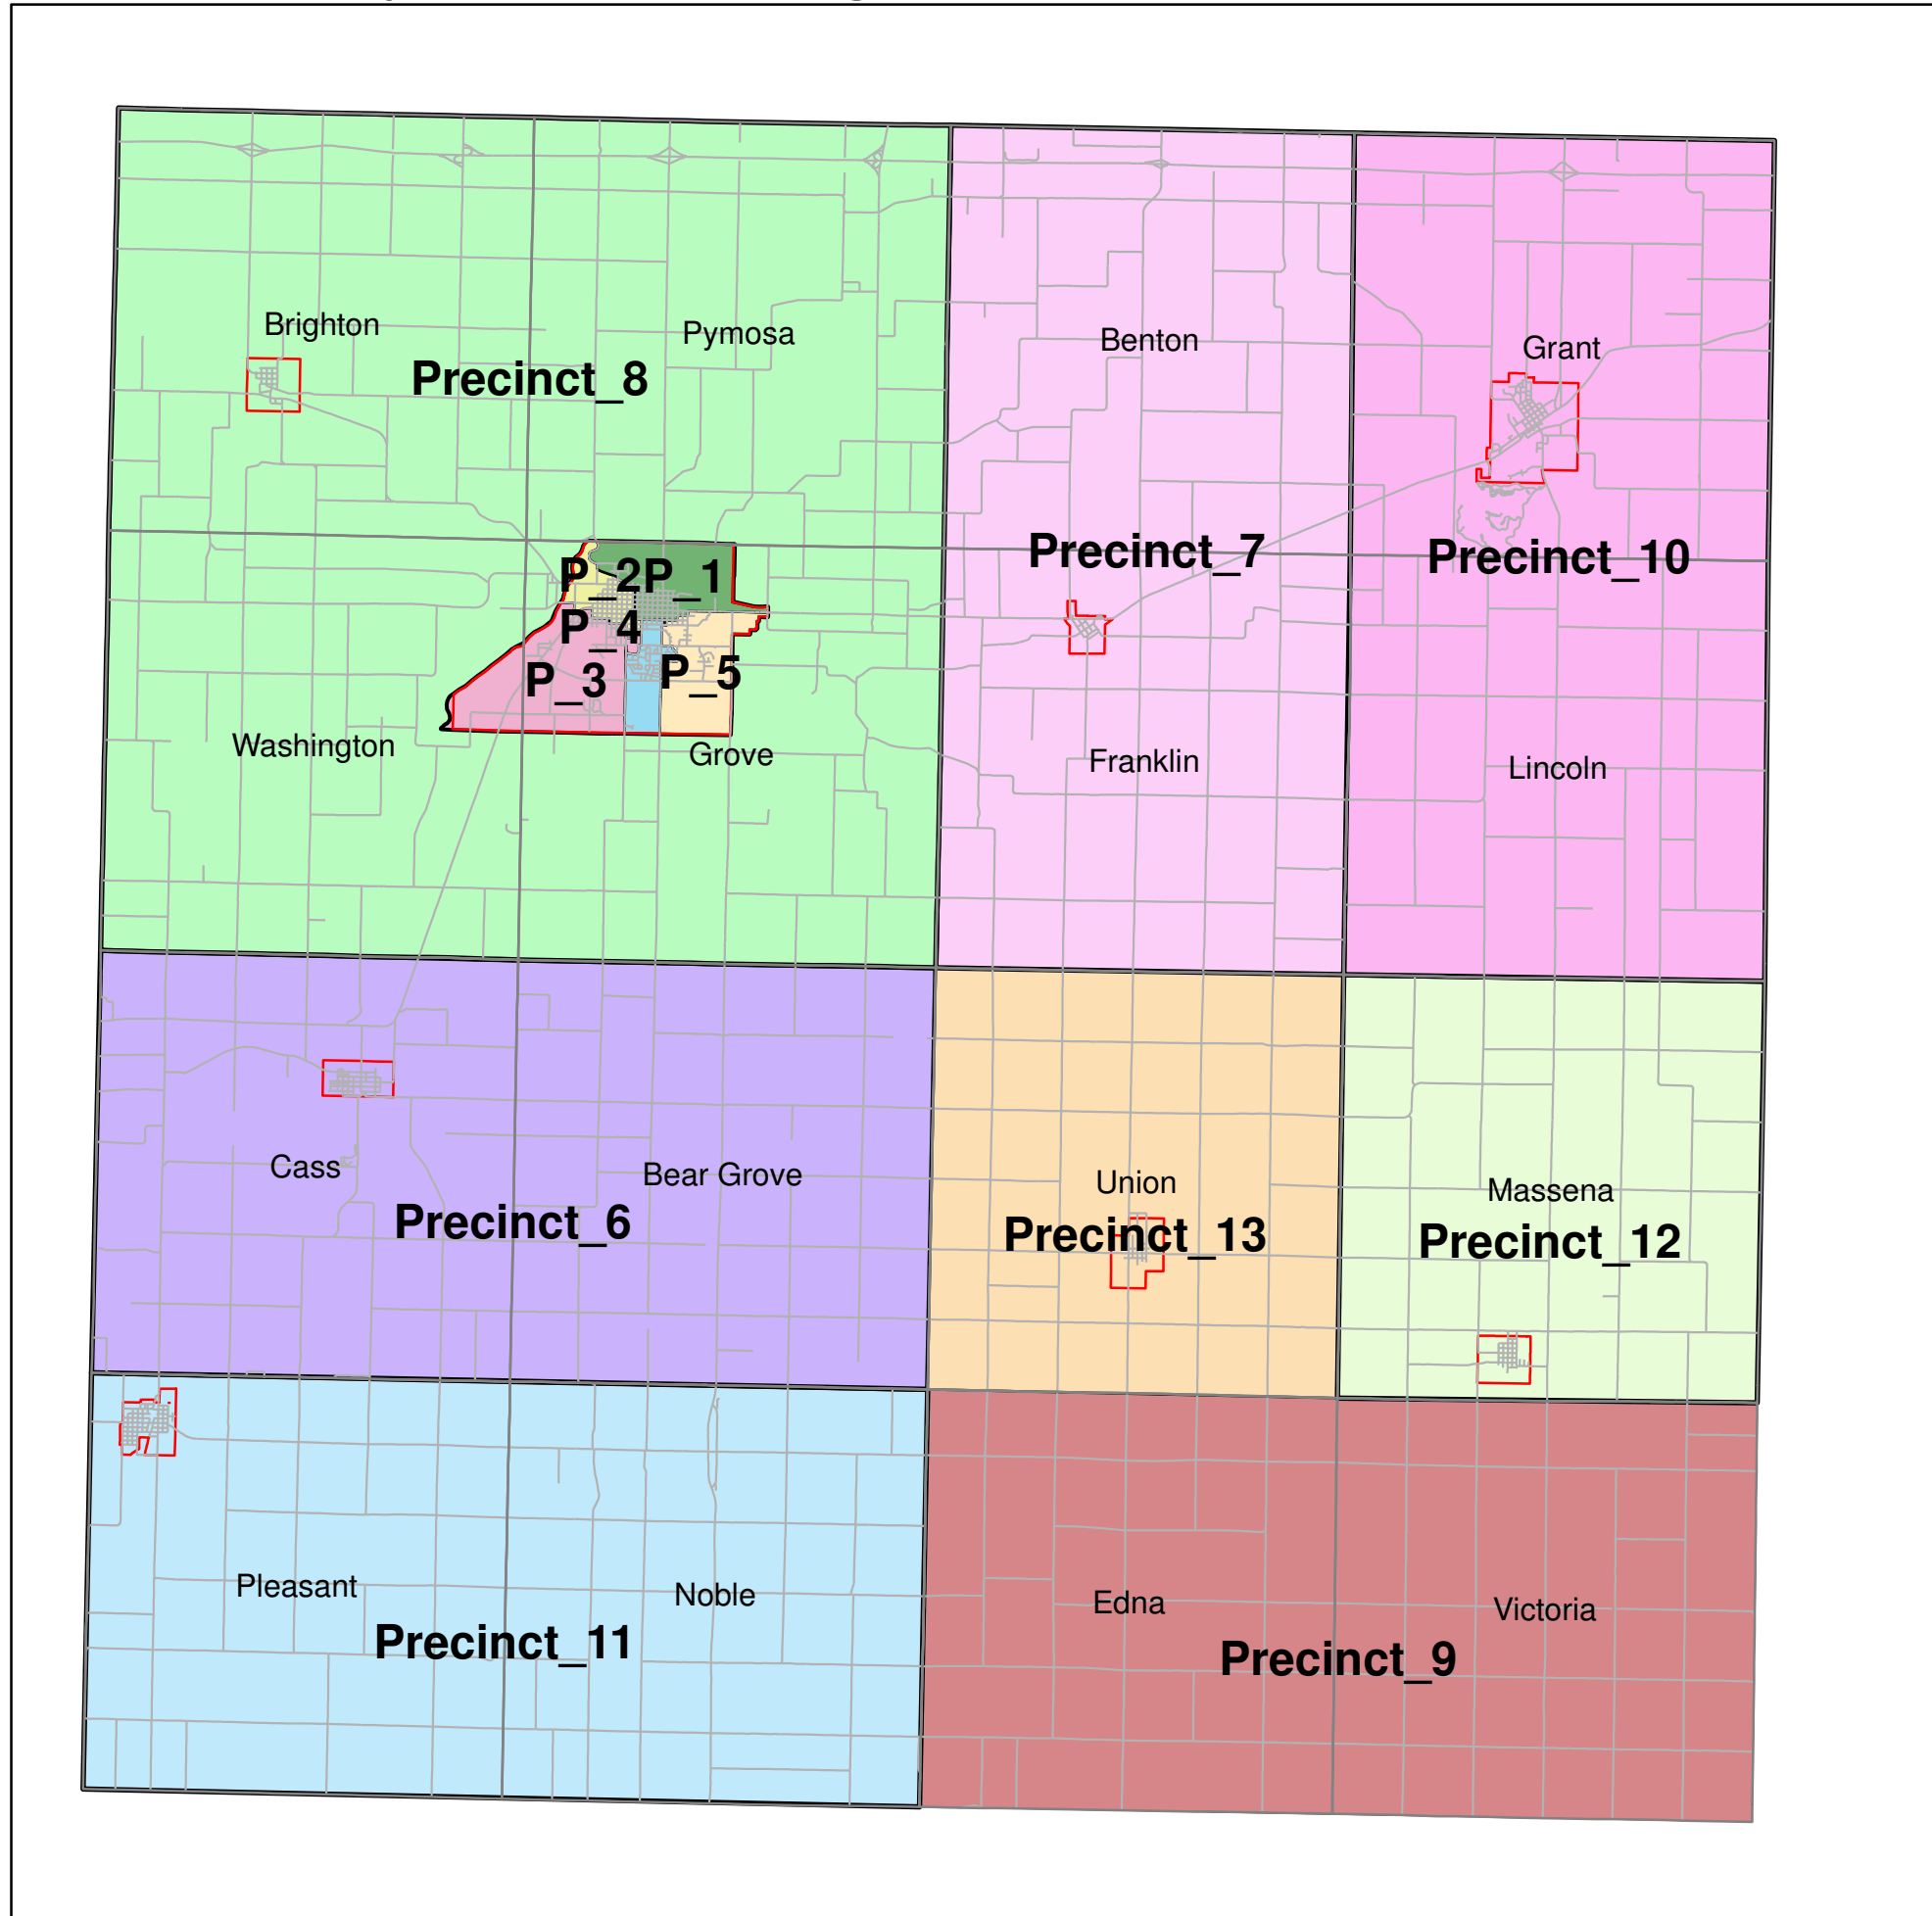

# Cass County Iowa Voting Precincts

## Cass County Election Precincts

PRECINCT	POLLING LOCATION
1	Zion Luthern Church
2	Atlantic Public Library
3	Cass Co Community Building
4	United Church of Christ
5	Heritage House
6	Lewis City Hall
7	Wiota City Hall/Fire Station
8	Atlantic Community Building
9	Massena Public Library
10	Anita Community Center
11	Griswold Community Building
12	Massena Public Library
13	Cumberland Community Building

## Atlantic Precincts